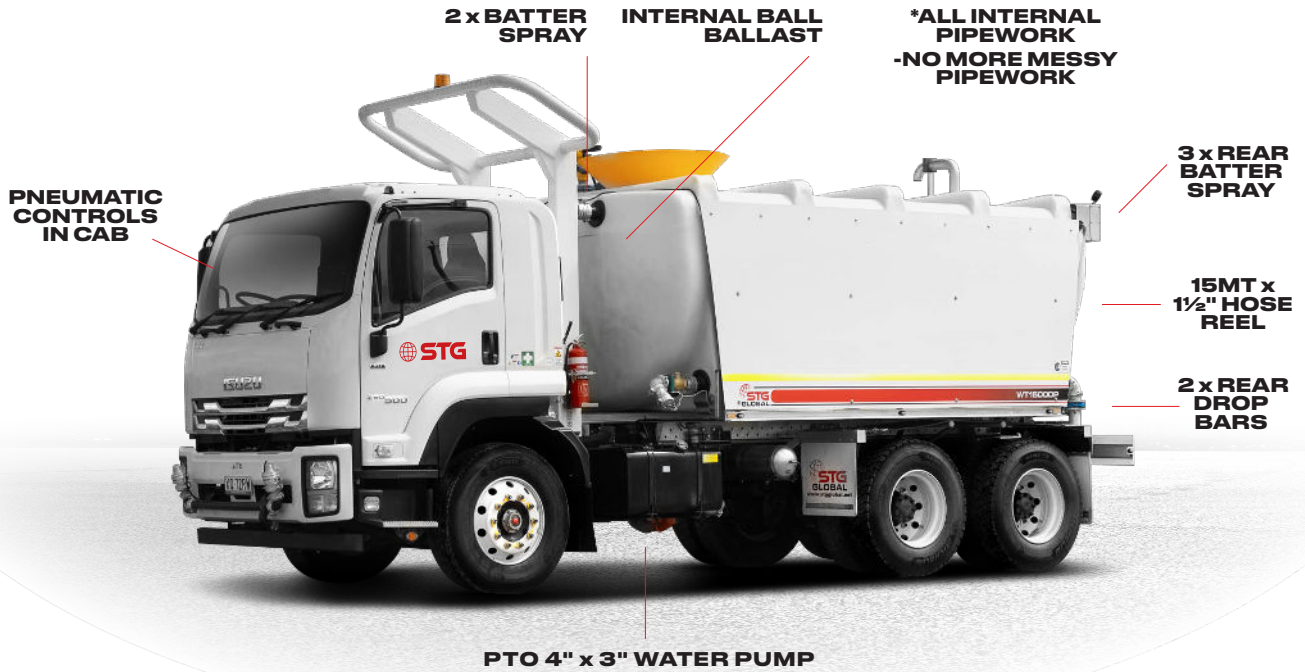

# STG GLOBAL'S RANGE OF WATER TRUCKS POLY WATER TANKS

## STG MODEL

## WT800OP

## WT1900OP

STG MODEL	WT800OP	WT1500OP	WT1900OP
<b>WATER CAPACITY</b>	8000 Lt	15000 Lt	19000 Lt
<b>WATER PUMP</b>	PTO 4" x 3" *Optional Hydraulic Setup	PTO 4" x 3" *Optional Hydraulic Setup	PTO 4" x 3" *Optional Hydraulic Setup
<b>SPRAYS</b>	3x Rear / 2 x Batter / 2 x Rear Drop Bars	3x Rear / 2 x Batter / 2 x Rear Drop Bars	3x Rear / 2 x Batter / 2 x Rear Drop Bars
<b>CONTROLS</b>	Pneumatic in Cab	Pneumatic in Cab	Pneumatic in Cab
<b>SAFETY</b>	Internal Ball Ballast *Optional Mine Spec	Internal Ball Ballast *Optional Mine Spec	Internal Ball Ballast *Optional Mine Spec
<b>HOSE</b>	15Mt x 1 1/2" Hose Reel	15Mt x 1 1/2" Hose Reel	15Mt x 1 1/2" Hose Reel